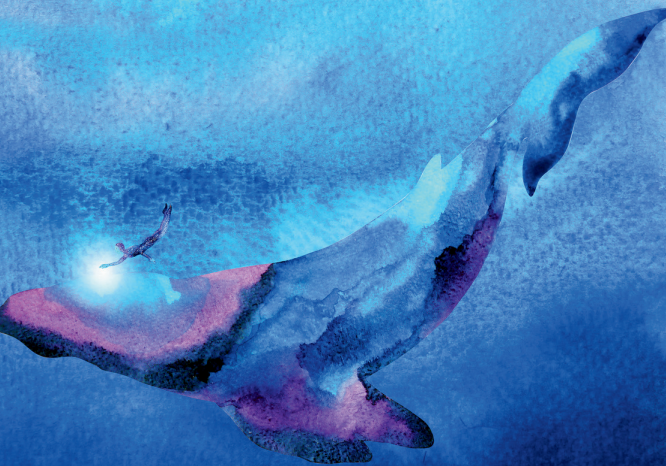

HEALING

WISDOM

NOTHING

MISSION

The background is a vibrant watercolor-style illustration of a galaxy. It features a central bright yellow and white starburst surrounded by swirling clouds of blue, purple, and white. Scattered throughout are numerous small white dots representing stars. Several planets of various sizes and colors are depicted: a large planet with a rainbow-like watercolor pattern at the top center; a smaller planet with green and blue watercolor patterns at the top right; a small planet with green and blue watercolor patterns on the left; a small planet with pink and yellow watercolor patterns in the middle; a medium-sized planet with purple and pink watercolor patterns on the left; a large planet with a rainbow-like watercolor pattern and yellow spots on the right; a medium-sized planet with red and yellow watercolor patterns at the bottom left; and a large, partially visible planet at the bottom right with a complex watercolor pattern of blue, green, yellow, and brown.

QUEST

JOURNEY

CREATOR

RECEIVE

SOURCE

UNVEIL

A surreal, monochromatic blue-toned illustration. At the bottom center, a small white silhouette of a person stands on a narrow path that glows with sparkling light particles. The path leads towards a massive, towering mountain-like structure that fills most of the frame. This structure is composed of numerous vertical, wavy lines of varying shades of blue and white, creating a sense of depth and texture. The top of the mountain is bright white, while the base and sides are dark blue. The background is a dark blue sky filled with small, glowing white and light blue particles, resembling stars or distant galaxies. A dark, horizontal brushstroke-like bar is positioned across the middle of the image, containing the word "VISION" in white, uppercase, sans-serif font.